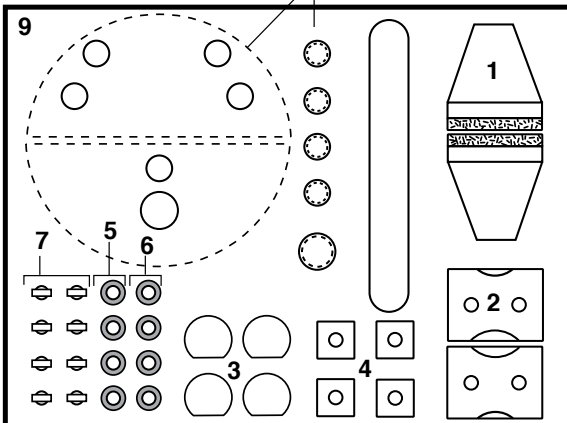

STORAGE FOR JAW PLATES AND PINS

GRS

900 Overlander Road
P.O. Box 1153
Emporia, KS 66801 USA
Toll-Free: 1-800-835-3519
Phone: 620-343-1084
Fax: 620-343-9640
E-mail: grs@grstools.com
www.grstools.com