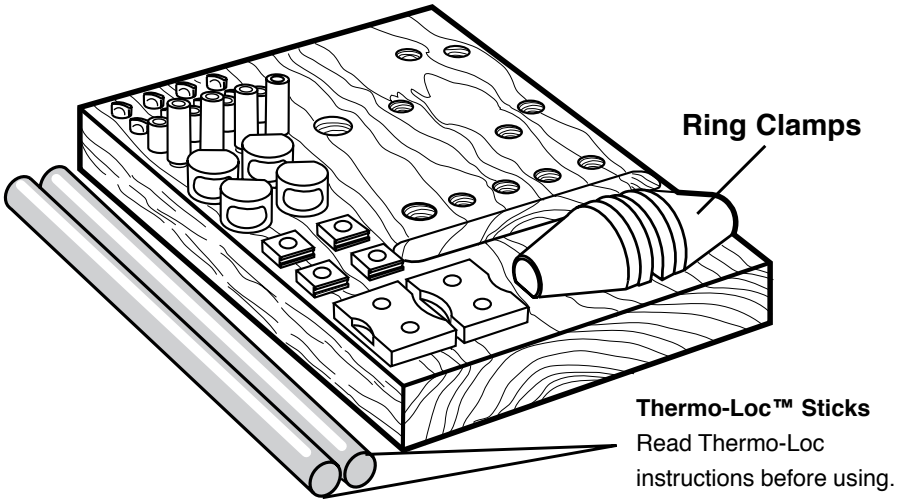

30-Piece Attachment Set

for GRS Ball Vises

#003-520

This set provides a variety of attachments for holding many odd shaped parts. Included is an extremely versatile leather faced pair of ring clamps. The Thermo-Loc™ Sticks are a reusable work holding plastic that softens when heated and hardens when cooled.

Visit www.thermo-loc.com for complete info and instructions

Complete Assembly - #003-520

Part #	Description
1	003-513 Ring Clamp (2)
2	003-514 Attachment Plate #3 (2)
3	003-515 Attachment Plate #2 (4)
4	003-516 Attachment Plate #1 (4)
5	003-517 Attachment Pin #3 (4)
6	003-518 Attachment Pin #2 (4)
7	003-050 Attachment Pin #1 (8)
8	003-679 Thermo-Loc Sample Kit
9	003-061 Base