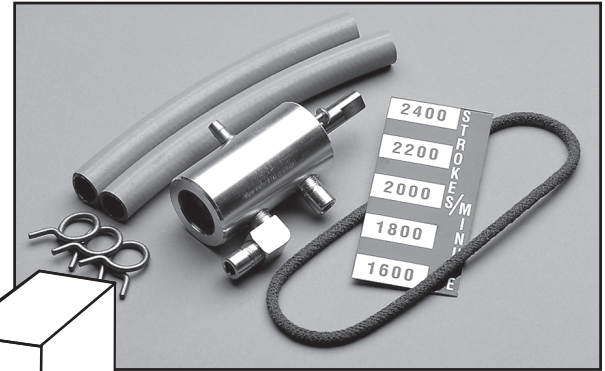

# GRS High Speed Valve Kit

For GraverMeister • #001-893

## GET THE MOST OUT OF THE 915 HANDPIECE

The GRS 915 Handpiece has a wide power range. If your Gravermeister is an 800-1200 stroke version, you will not be able to use the FULL capability of the 915 handpiece. To get the most out of your handpiece, upgrade the 800-1200 stroke version Gravermeister with the High Speed Valve Kit. With the faster 1600-2400 impacts per minute, you will get the full use of the 915 and have smoother cuts, longer tool life, and reduced work time. Ask your sales representative today!