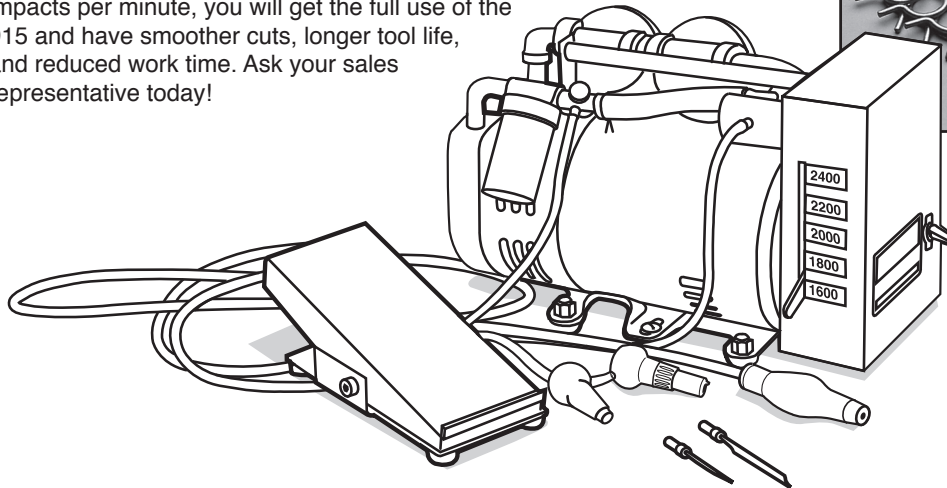

# GRS High Speed Valve Kit

For GraverMeister • #001-893

## GET THE MOST OUT OF THE 915 HANDPIECE

The GRS 915 Handpiece has a wide power range. If your Gravermeister is an 800-1200 stroke version, you will not be able to use the FULL capability of the 915 handpiece. To get the most out of your handpiece, upgrade the 800-1200 stroke version Gravermeister with the High Speed Valve Kit. With the faster 1600-2400 impacts per minute, you will get the full use of the 915 and have smoother cuts, longer tool life, and reduced work time. Ask your sales representative today!