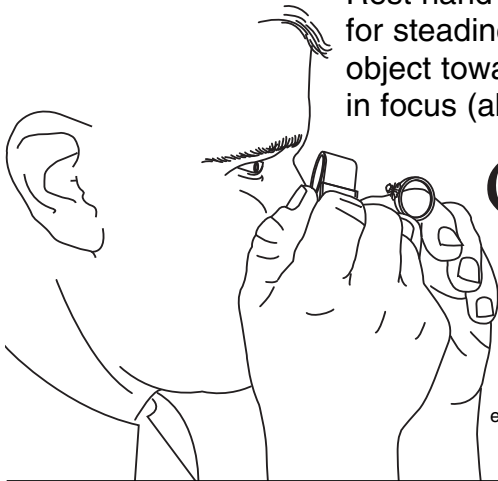

Hold loupe in front of eye.
Rest hand against cheek
for steadiness. Bring
object toward loupe until
in focus (about 1" away).

GRS
TOOLS

900 Overlander Road
Emporia, KS 66801

Toll Free: 800-835-3519

Phone: 620-343-1084